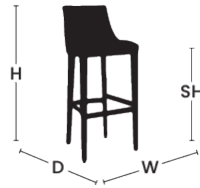

T P C

TABLE PLACE CHAIRS_

PRODUCT DATA SHEET

PRODUCT NAME:

MADISON BARSTOOL

DIMENSIONS:

HEIGHT: 106 CM
DEPTH: 48 CM
WIDTH: 47 CM
SEAT HEIGHT: 83 CM

T P C