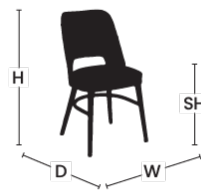

TABLE PLACE CHAIRS

TABLE PLACE CHAIRS\_

PRODUCT DATA SHEET

**PRODUCT NAME:**

DUBAI SIDE CHAIR

**DIMENSIONS:**

Variation name is DUBAI SIDE CHAIR -  
UPHOLSTERED SEAT

LENGTH: 490 MM

WIDTH: 440 MM

HEIGHT: 840 MM

Variation name is DUBAI SIDE CHAIR -  
UPHOLSTERED SEAT & BACK

LENGTH: 490 MM

WIDTH: 450 MM

HEIGHT: 835 MM

TABLE PLACE CHAIRS

TABLE  
PLACE  
CHAIRS\_