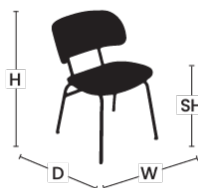

T P C

TABLE PLACE CHAIRS_

PRODUCT DATA SHEET

PRODUCT NAME:

HOBSON SIDE CHAIR

DIMENSIONS:

HEIGHT: 78.5 CM

DEPTH: 55 CM

WIDTH: 49 CM

SEAT HEIGHT: 46 CM

T P C

TABLE
PLACE
CHAIRS_

+44(0)0330 1222 117
INFO@TABLEPLACECHAIRS.COM
TABLEPLACECHAIRS.COM

THE BANKING HALL, 74 GOSWELL ROAD,
CLERKENWELL, LONDON EC1V 7DA