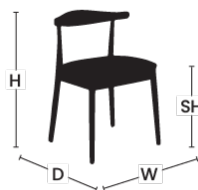

TABLE PLACE CHAIRS

TABLE PLACE CHAIRS_

PRODUCT DATA SHEET

PRODUCT NAME:

HANOVER SIDE CHAIR

DIMENSIONS:

HEIGHT: 74 CM
DEPTH: 44.5 CM
WIDTH: 51 CM
SEAT HEIGHT: 49.5 CM

TABLE PLACE CHAIRS