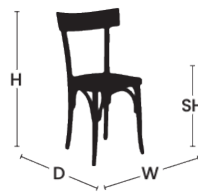

T P C

TABLE PLACE CHAIRS_

PRODUCT DATA SHEET

PRODUCT NAME:

MILANO SIDE CHAIR

DIMENSIONS:

Variation name is MILANO SIDE CHAIR - WOOD SEAT

LENGTH: 440 MM

WIDTH: 460 MM

HEIGHT: 795 MM

Variation name is MILANO SIDE CHAIR - UPHOLSTERED SEAT

LENGTH: 440 MM

WIDTH: 460 MM

HEIGHT: 795 MM

T P C

TABLE
PLACE
CHAIRS_