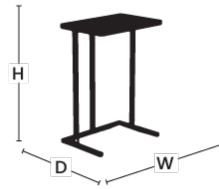

PRODUCT DATA SHEET

**PRODUCT NAME:**

MONICA NETWORK TABLE

**DIMENSIONS:**

Variation name is MONICA NETWORK TABLE - CARRARA

LENGTH: 300 MM

WIDTH: 450 MM

HEIGHT: 650 MM

Variation name is MONICA NETWORK TABLE - FORESSO RECYCLED WOOD

LENGTH: 300 MM

WIDTH: 450 MM

HEIGHT: 650 MM

Variation name is MONICA NETWORK TABLE - SPARED

LENGTH: 300 MM

WIDTH: 450 MM

HEIGHT: 650 MM

Variation name is MONICA NETWORK TABLE - TERRAZZO

LENGTH: 300 MM

WIDTH: 450 MM

HEIGHT: 650 MM

Variation name is MONICA NETWORK TABLE - NOTTINGHAM

T P C

TABLE PLACE CHAIRS\_

LENGTH: 300 MM

WIDTH: 450 MM

HEIGHT: 650 MM

Variation name is MONICA NETWORK TABLE -  
LAMINATE

LENGTH: 300 MM

WIDTH: 450 MM

HEIGHT: 650 MM

T P C

TABLE  
PLACE  
CHAIRS\_