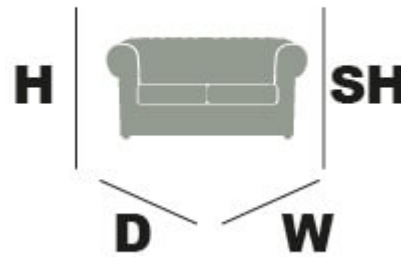

TABLE PLACE CHAIRS_

PRODUCT NAME:

BATTERSEA TWO SEATER SOFA

PRODUCT CODE:

TPC-1112-0065

DIMENSIONS:

HEIGHT: 72.5 CM

DEPTH: 90.5 CM

WIDTH: 150 CM

SEAT HEIGHT: 48 CM

TABLE
PLACE
CHAIRS_

+44(0)0330 1222 117
INFO@TABLEPLACECHAIRS.COM
TABLEPLACECHAIRS.COM

THE BANKING HALL, 74 GOSWELL ROAD,
CLERKENWELL, LONDON EC1V 7DA